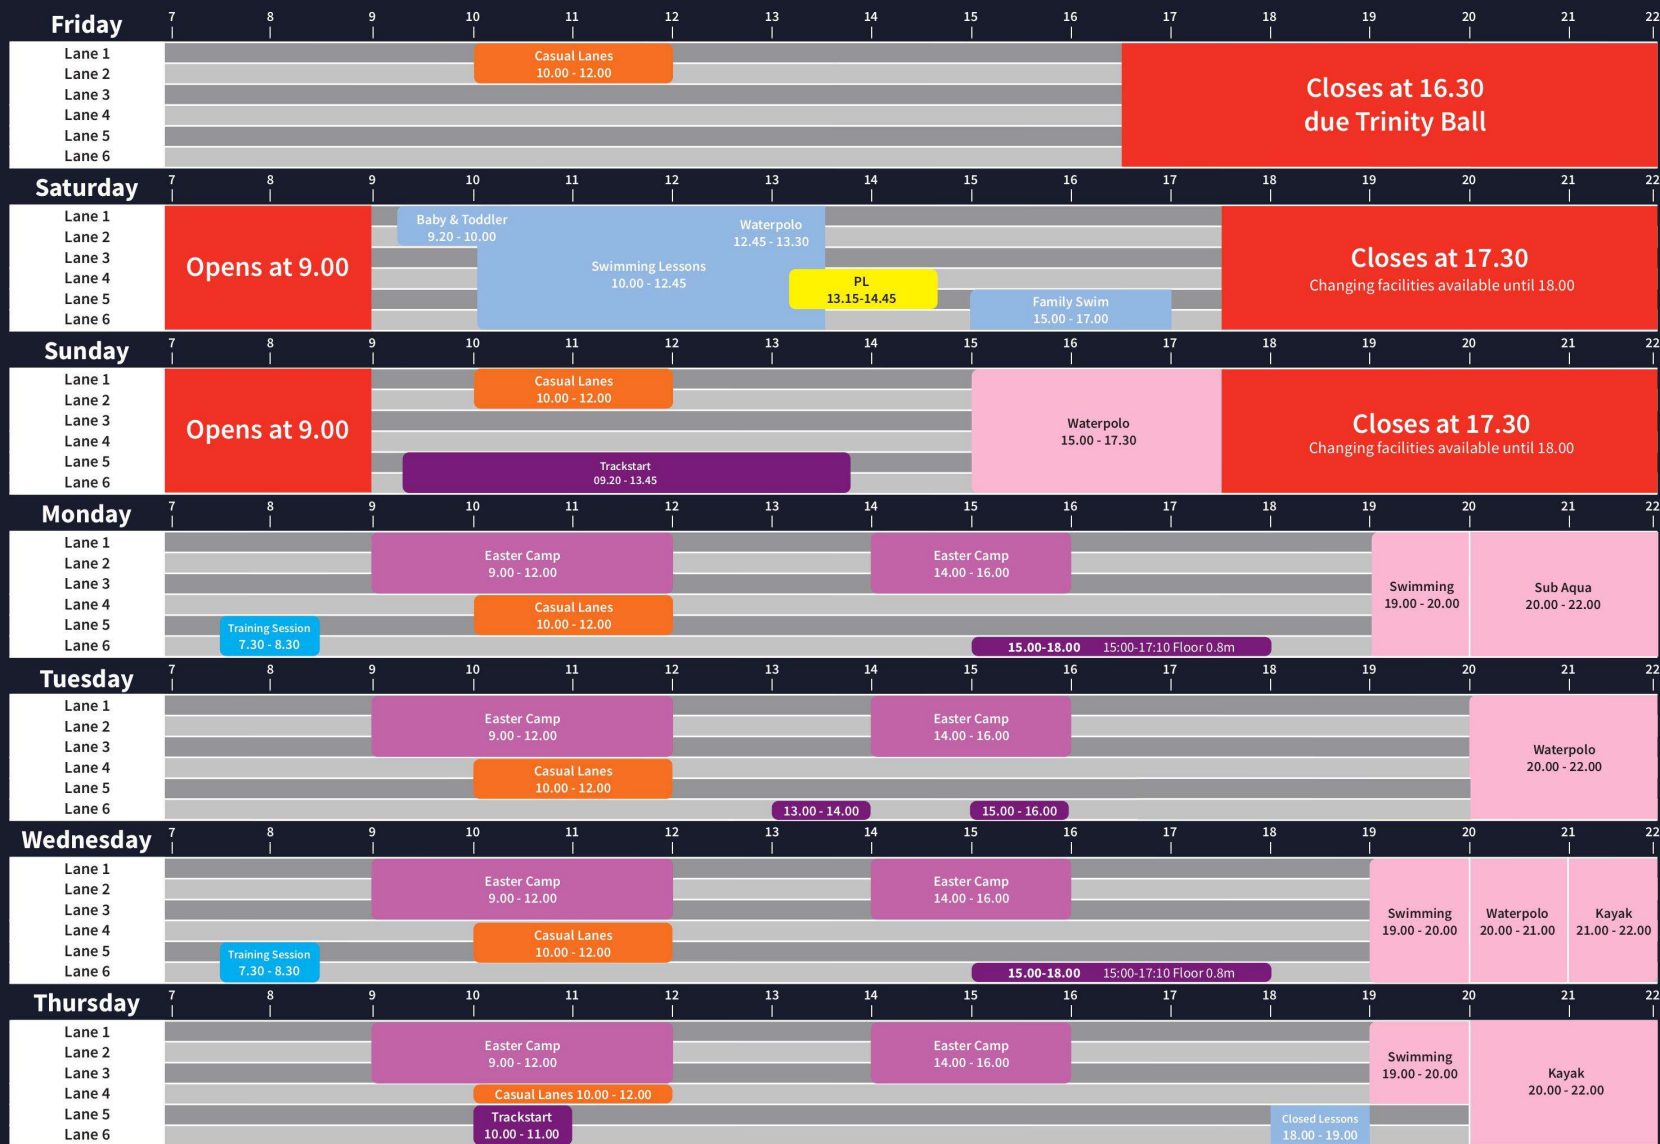

Swimming Pool

11th Apr - 17th Apr 2025

- PL = Private Lessons
- Floor raised to 0.75 during Baby & Toddler class
- Lane Swimming

Please note timetable may be subject to change. Please check our website before your swim.

****Please view the child pool access policy on the website****

- Sauna and Steam room out of use during full club pool sessions
- Trackstart